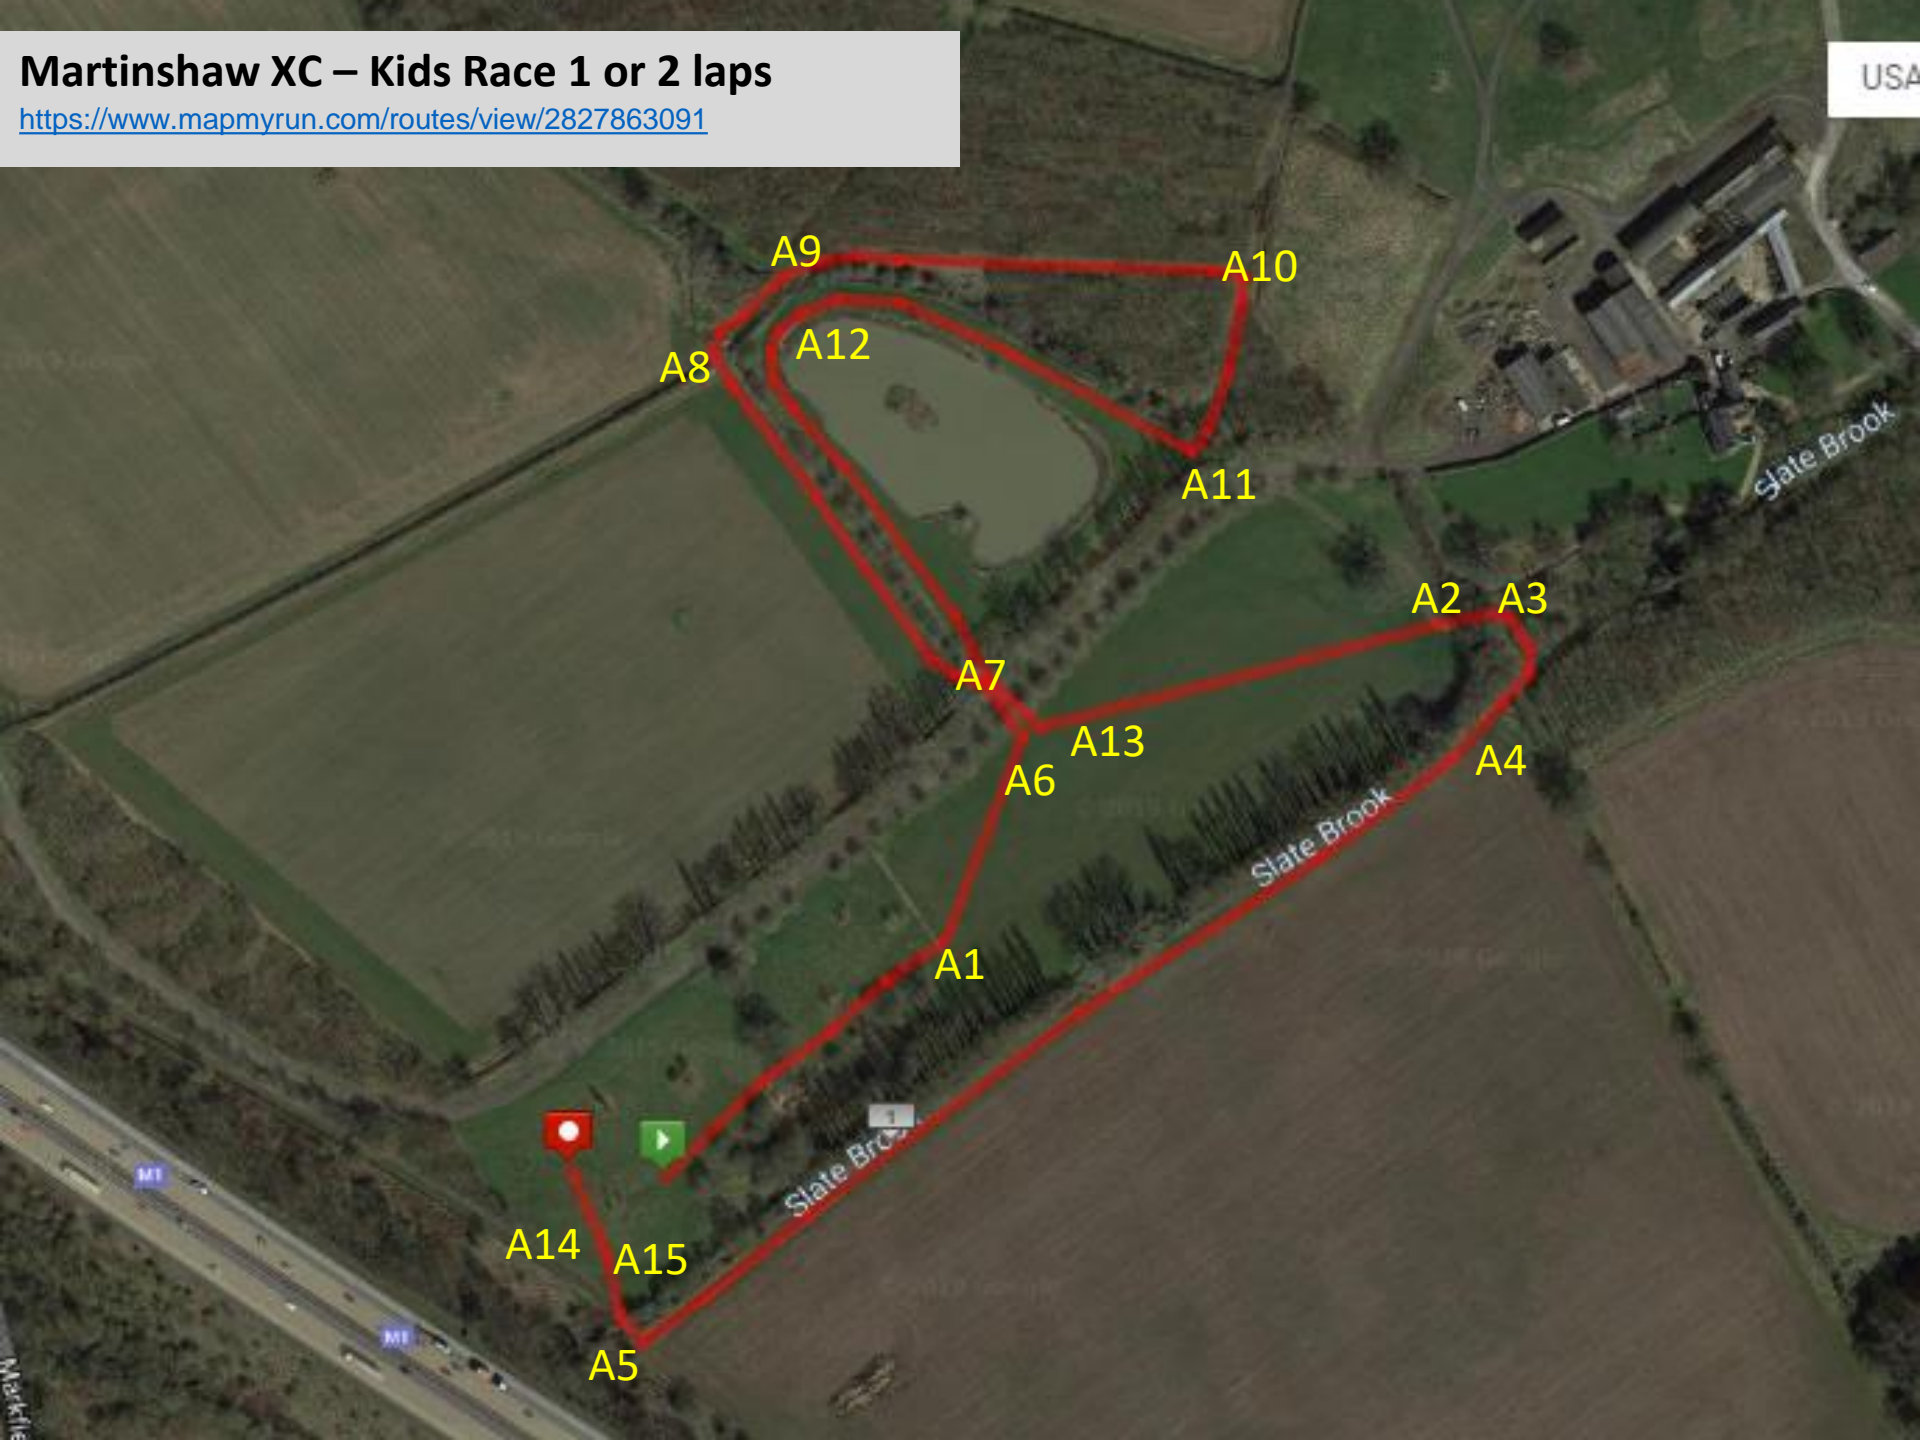

B12

C6

C14

C1

C15

C2-5

Martinshaw XC – Kids Race 1 or 2 laps

<https://www.mapmyrun.com/routes/view/2827863091>

USA

Martinshaw XC – final route
Arrows, stakes, and taping
Combine locations with RA