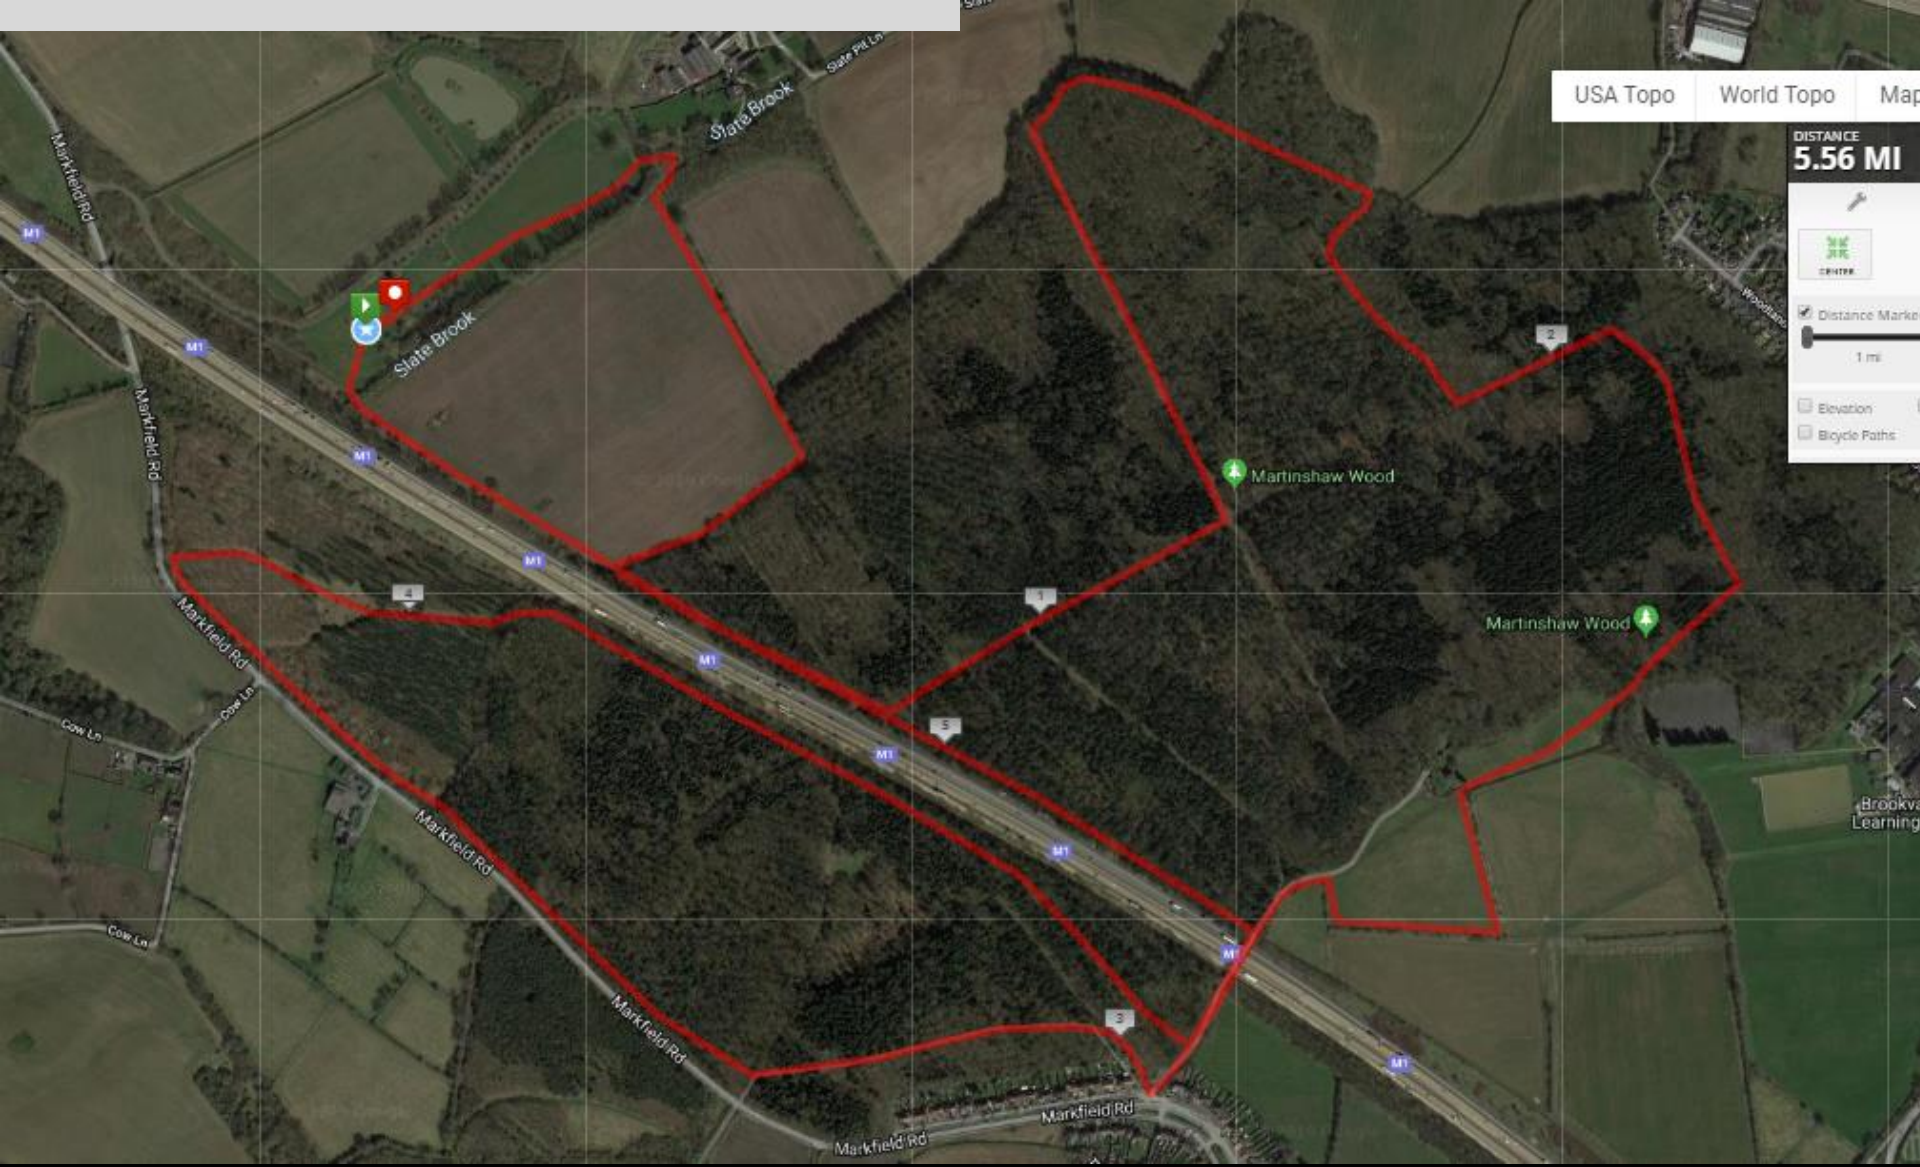

Martinshaw XC – final

<https://www.mapmyrun.com/routes/view/2827863091>

USA Topo World Topo Map

DISTANCE
5.56 MI

Distance marker and map controls including a scale bar for 1 mile and checkboxes for 'Distance Marker', 'Elevation', and 'Bicycle Paths'.

USA

Martinshaw XC – final route
Arrows, stakes, and taping
Combine locations with RA