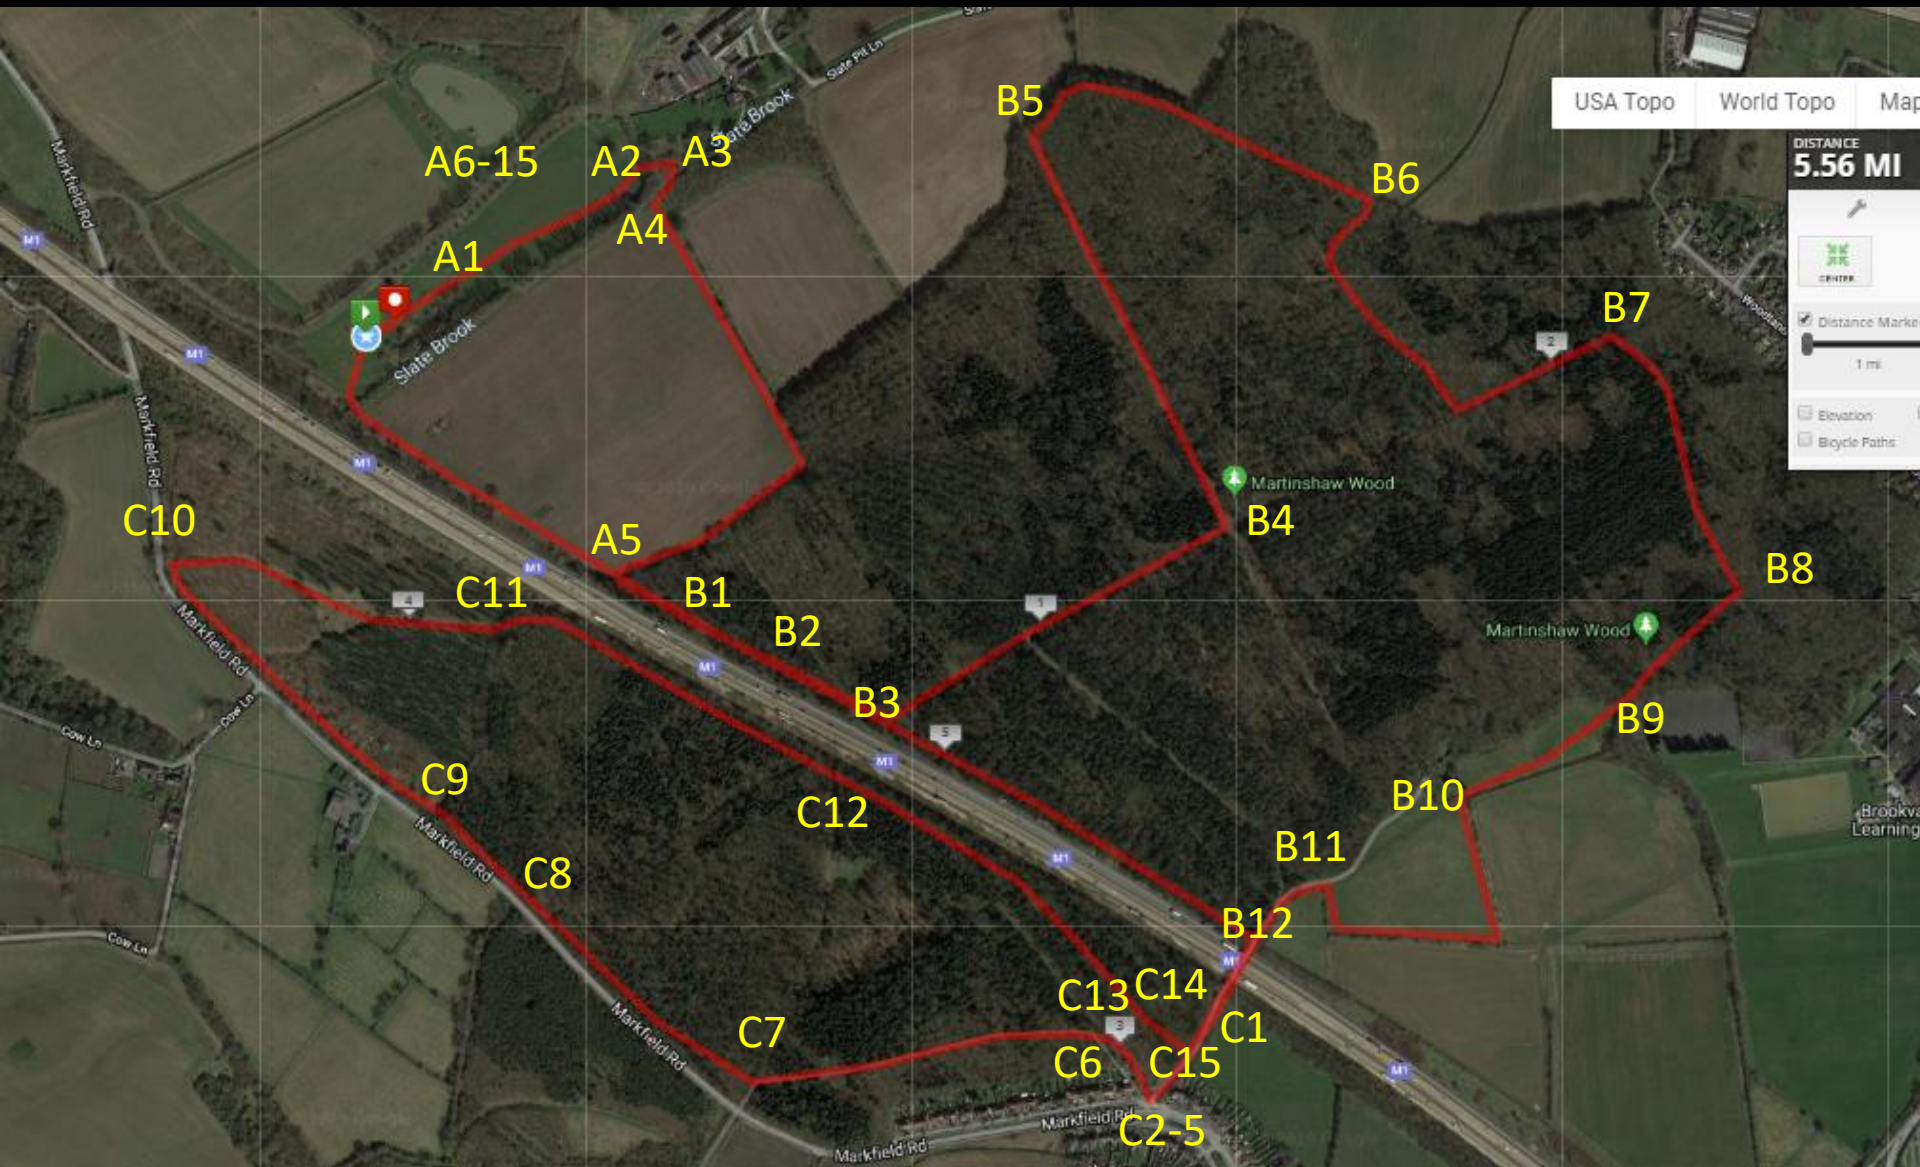

Martinshaw XC – final

<https://www.mapmyrun.com/routes/view/2827863091>

USA Topo World Topo Map

DISTANCE
5.56 MI

Distance marker and map controls including a scale bar for 1 mile and checkboxes for 'Distance Marker', 'Elevation', and 'Bicycle Paths'.

B12

C6

C14

C1

C15

C2-5

Martinshaw XC – Kids Race 1 or 2 laps

<https://www.mapmyrun.com/routes/view/2827863091>

USA

Martinshaw XC – final route
Arrows, stakes, and taping
Combine locations with RA